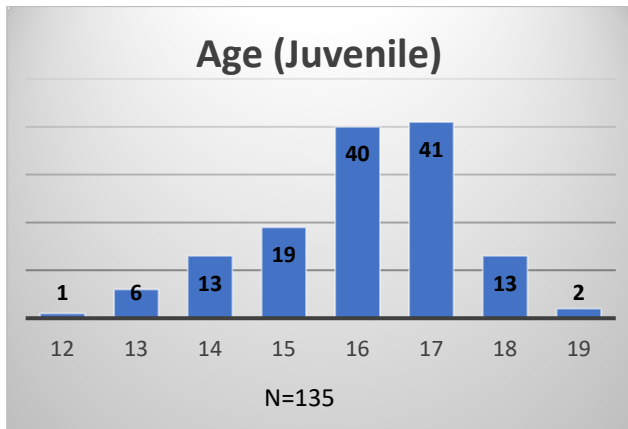

### Thursday Morning Midnight Count

Total # of probation Involved youth<sup>1</sup>: 1,246

<sup>1</sup> Probation Active: Any youth who is pending sentencing with an active social history, has been formally placed on probation or supervision with Cook County Juvenile Probation on the date of the report.