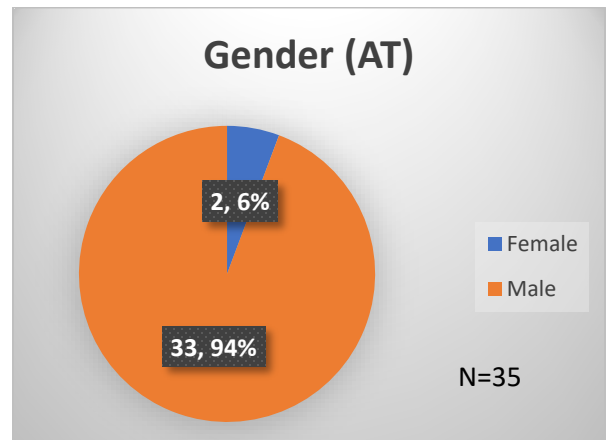

## Demographics for JTDC Population

### Thursday Morning Midnight Count

Total # of probation Involved youth<sup>1</sup>: 1,246

<sup>1</sup> Probation Active: Any youth who is pending sentencing with an active social history, has been formally placed on probation or supervision with Cook County Juvenile Probation on the date of the report.