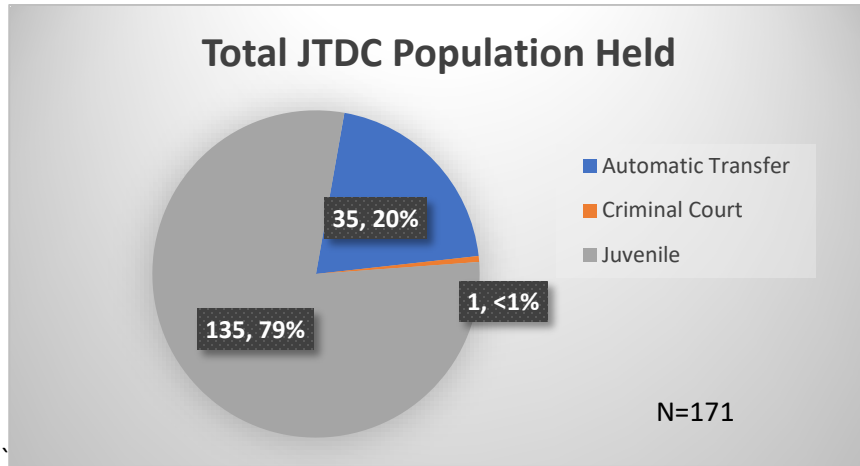

## Demographics for JTDC Population

### Thursday Morning Midnight Count

Total # of probation Involved youth<sup>1</sup>: 1,246

<sup>1</sup> Probation Active: Any youth who is pending sentencing with an active social history, has been formally placed on probation or supervision with Cook County Juvenile Probation on the date of the report.