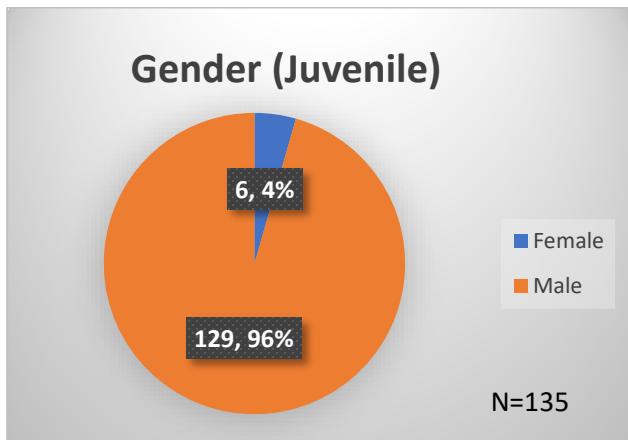

### Thursday Morning Midnight Count

Total # of probation Involved youth<sup>1</sup>: 1,246

<sup>1</sup> Probation Active: Any youth who is pending sentencing with an active social history, has been formally placed on probation or supervision with Cook County Juvenile Probation on the date of the report.